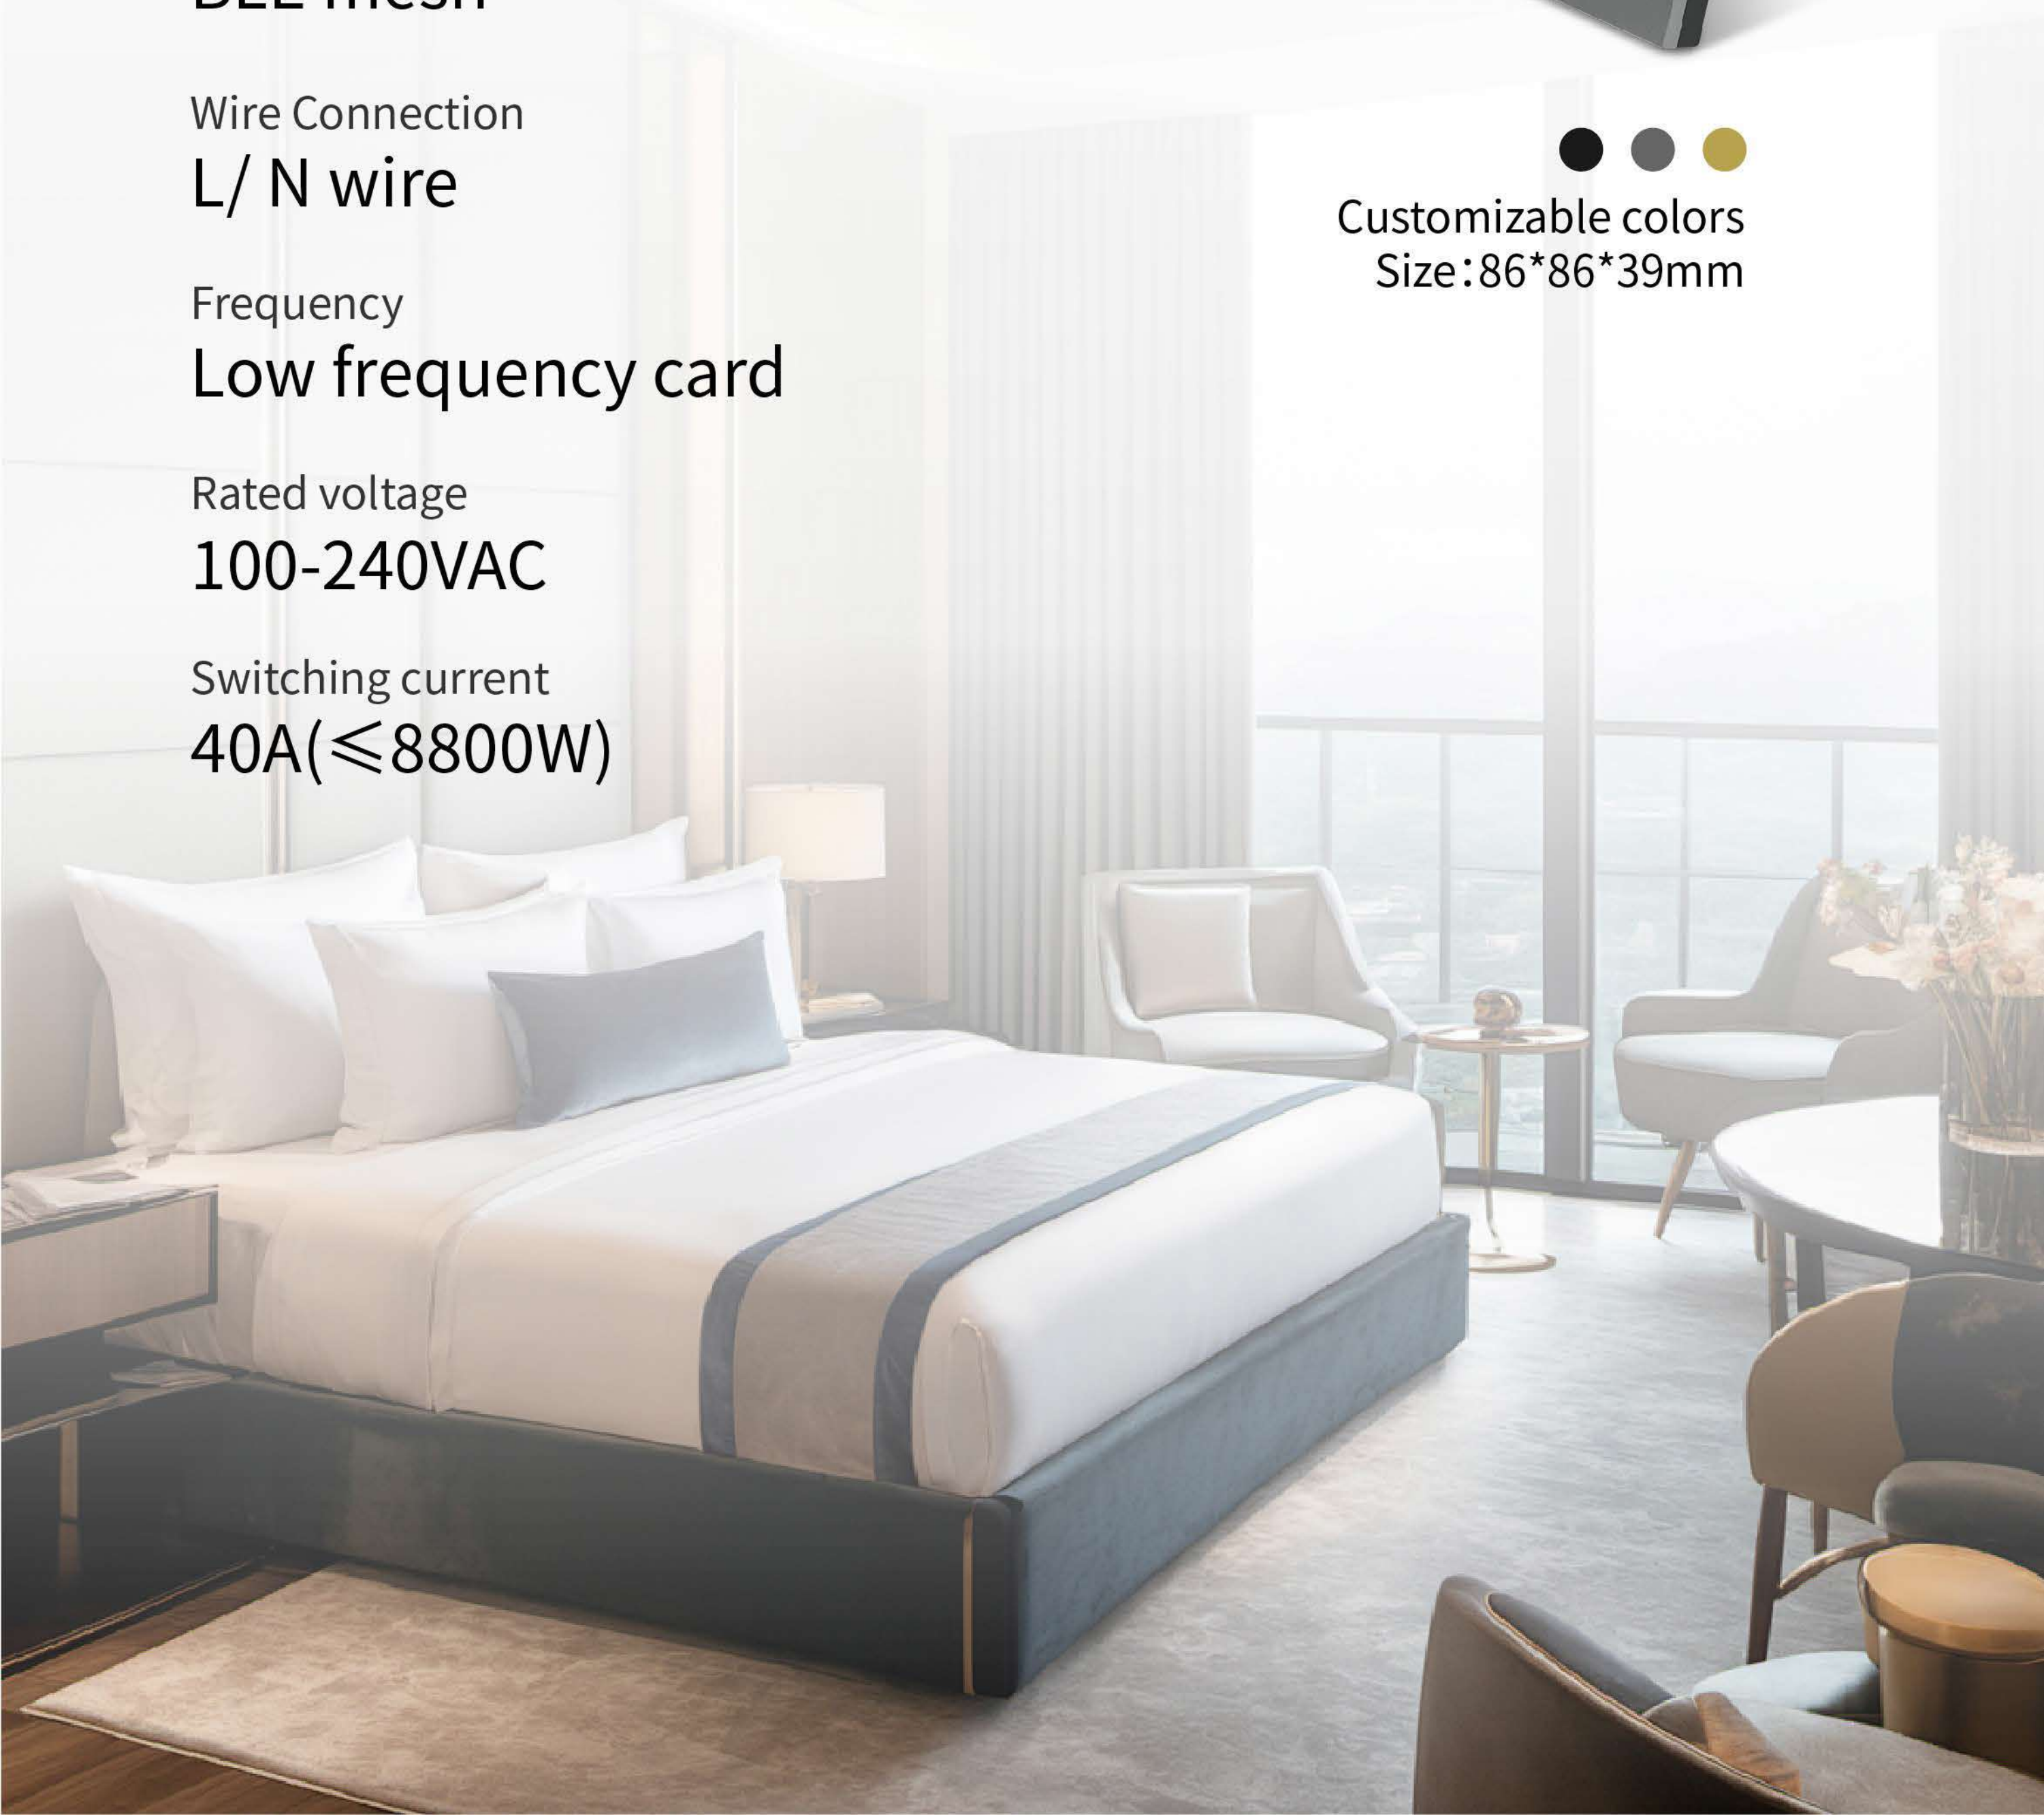

Customizable colors
Size:86*86*39mm