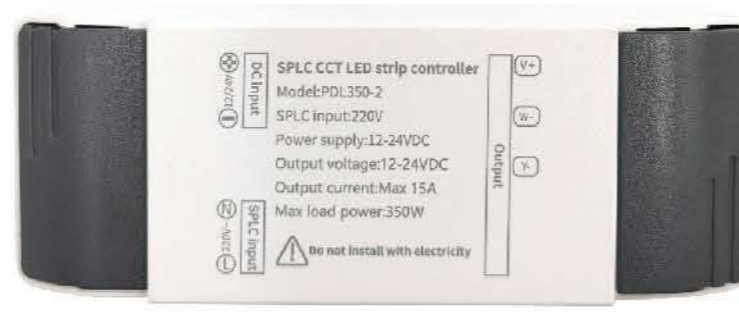

Name
Downshot grille light

Wattage
18W

Voltage
DC48V

Color Temperature
3000K-6000K:RA \geq 90

Size
L325*W22*H25mm

Colour: Sand Black/white

Lighting driver (BLE mesh)

Smart CCT isolation LED driver