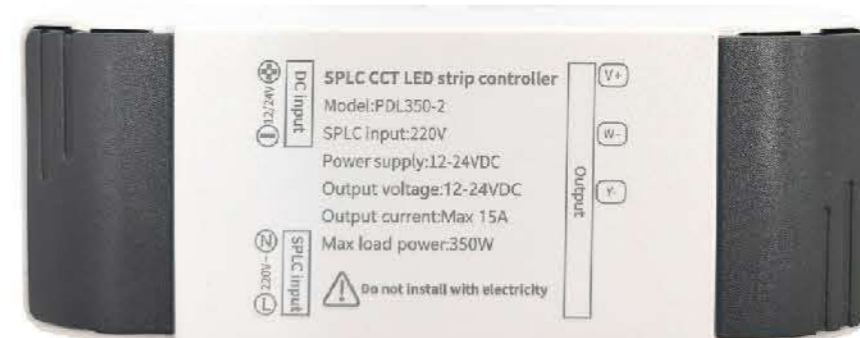

Input Voltage/Output voltage
12-24VDC

Output current
10A

Load power
≤240W

Application type
**Low pressure two-color temperature
lamp strip**

Size
100*40*26mm Ta:45°C TC:85°C

Model: DG240-B

Name
**Intelligent RGBWY low voltage
light with controller**