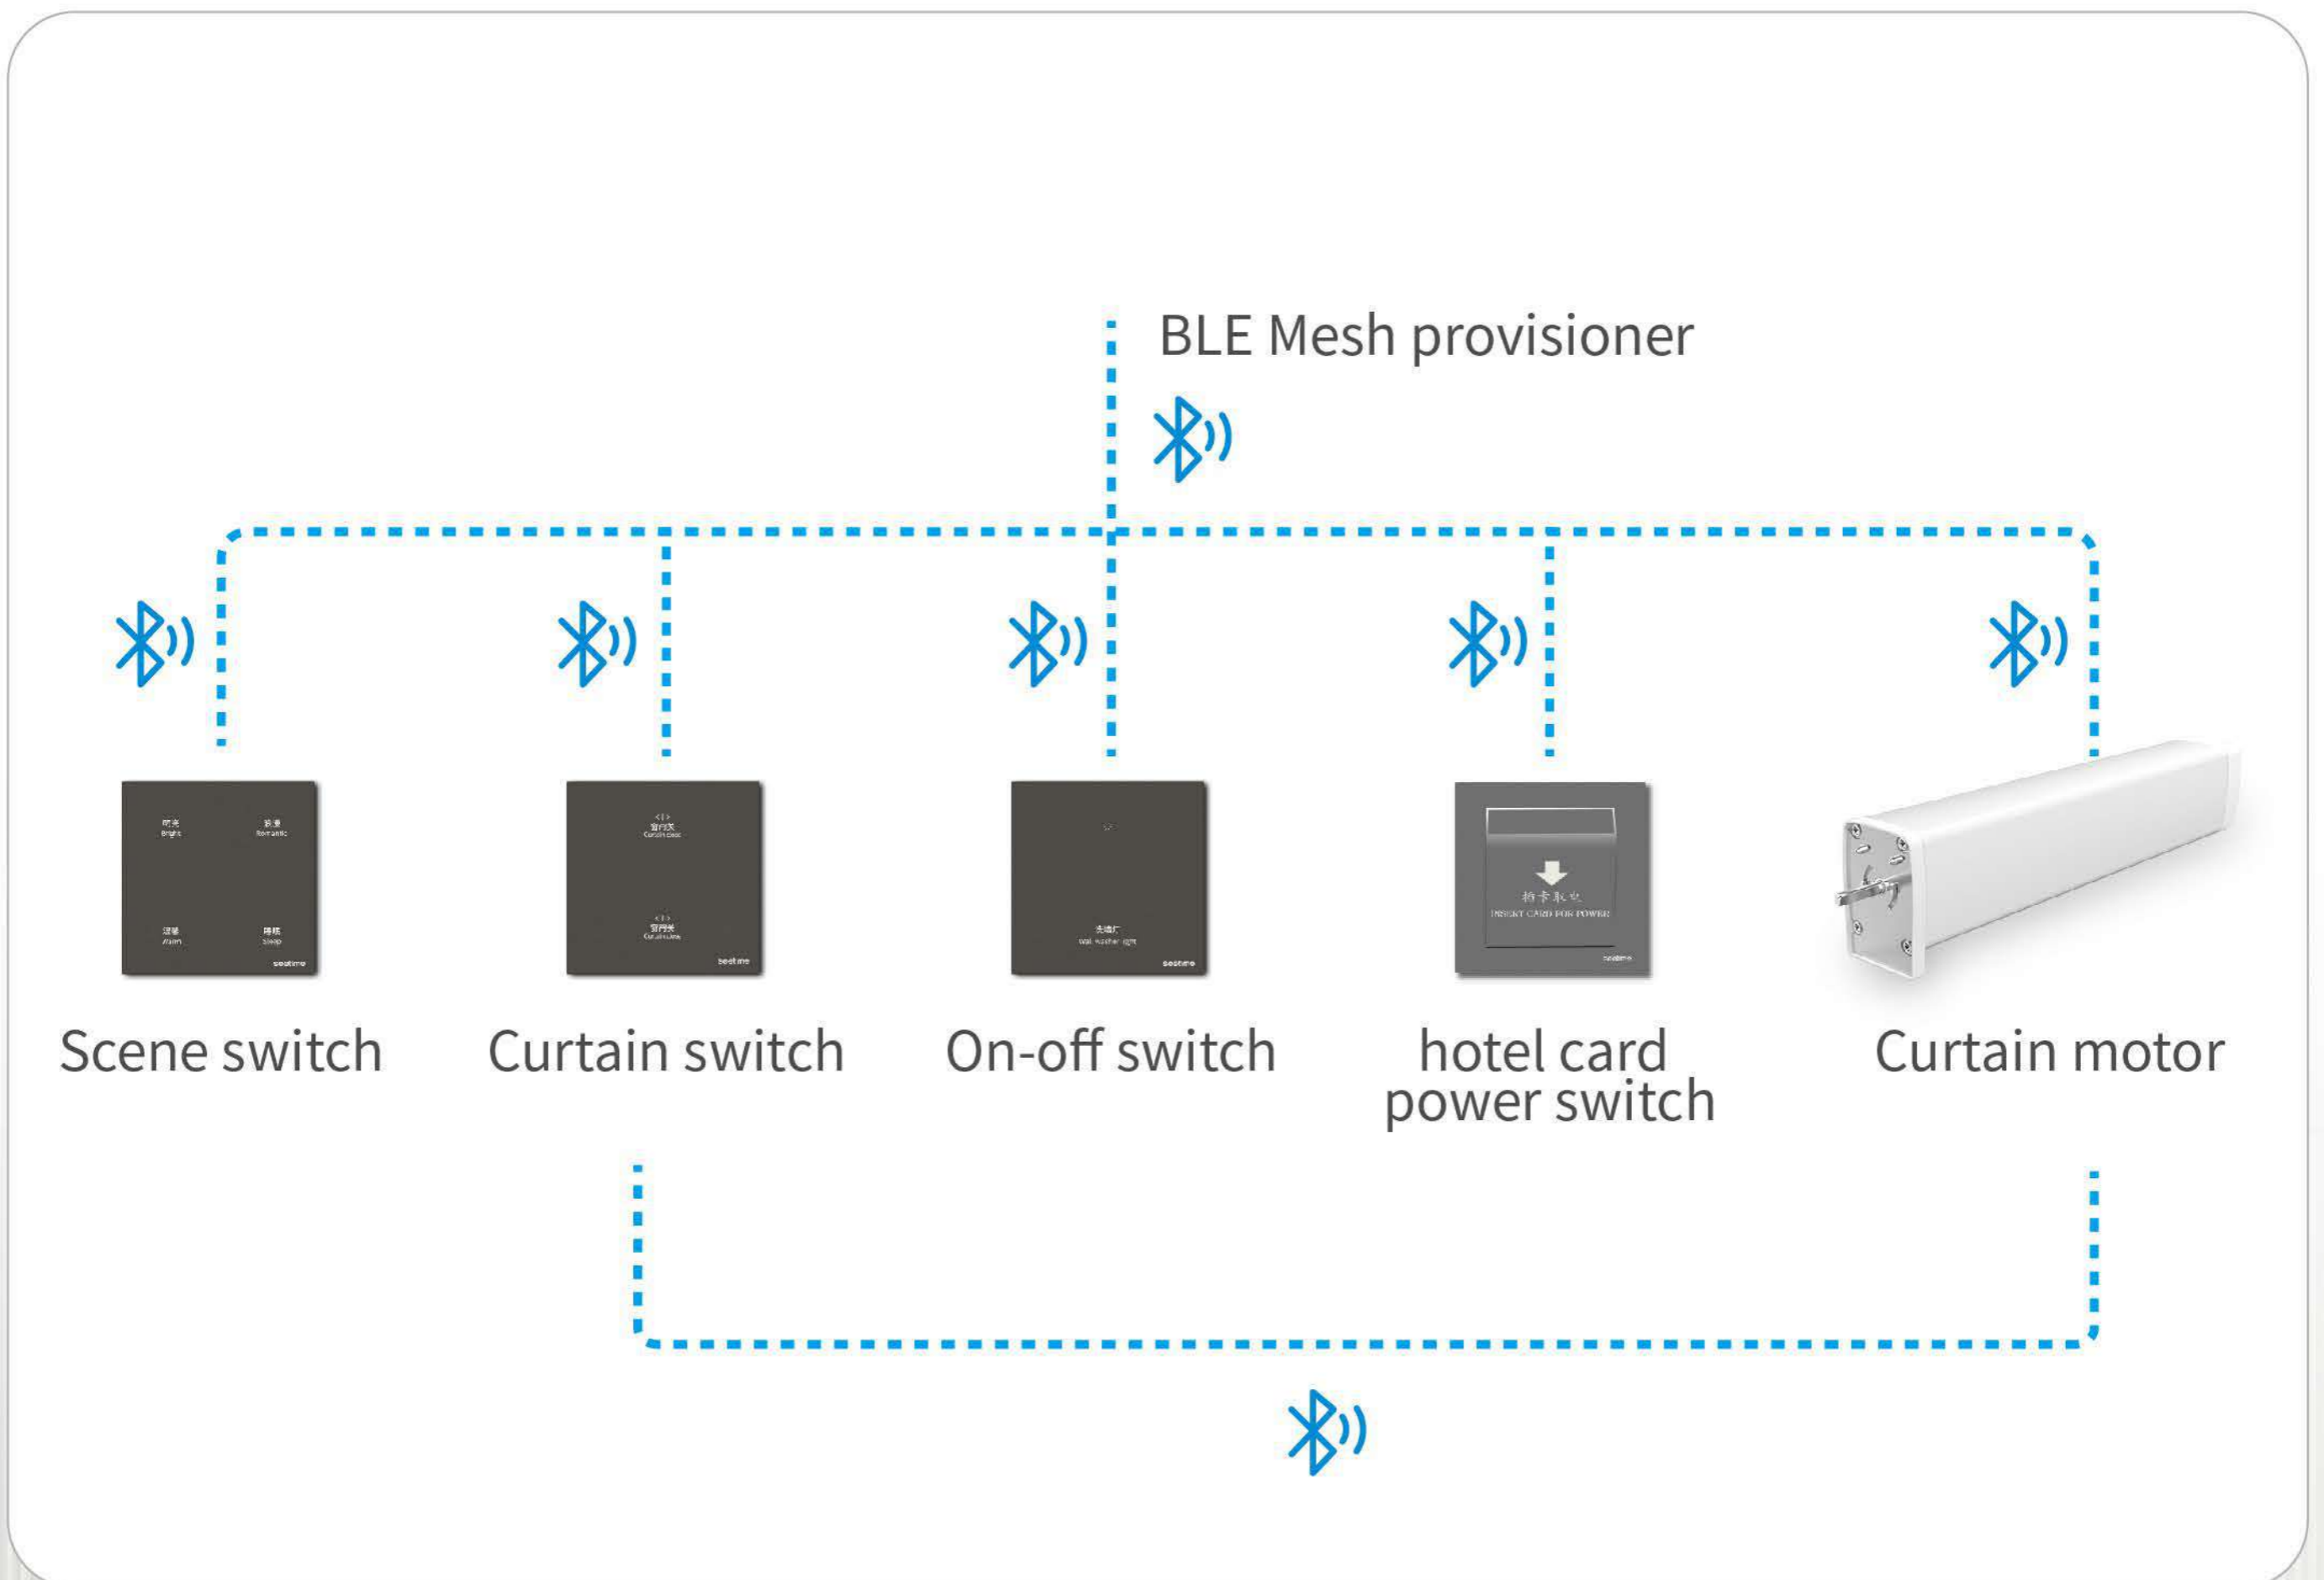

Smart control ON/ OFF

Main products:

Switch Panel, curtain panel, scene panel,
card power panel, mesh distributor, curtain motor

(the above pictures are for reference only, specific project use products to be given after confirmation)

Combination: Switch panel+ Provisioner+Normal lamps

Support general lights and sence switch control, cost-effective choice, dont need WIFI coverage.

Application fields

1. There is no need to adjust the light and color, only ON/OFF function of the device to achieve intelligence.
2. On/OFF intelligent renovation of old buildings. Home, Hotel, Commercial lighting.
3. Huge power recharges to heater, motor, car and so on.

Contral method: 1.BLE mesh 2. Touch 3.App

Smart control ON/OFF & Brightness

Main products:

Switch Panel, curtain panel, scene panel,
card power panel, mesh distributor, curtain motor

(the above pictures are for reference only, specific project use products to be given after confirmation)