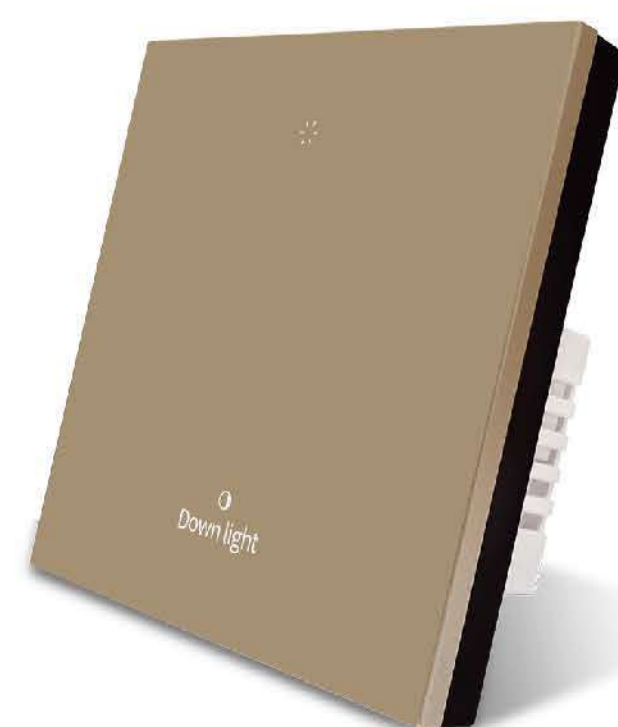

wire connection
L/N wire

Light of sight controlling distance
≤30m

Rated voltage
100-240VAC

Power/Gang
≤1100W

Total Power
≤1100W

Functions
Brightness controll
CCT control

● ● ●
Customizable colors
Size:86*86mm