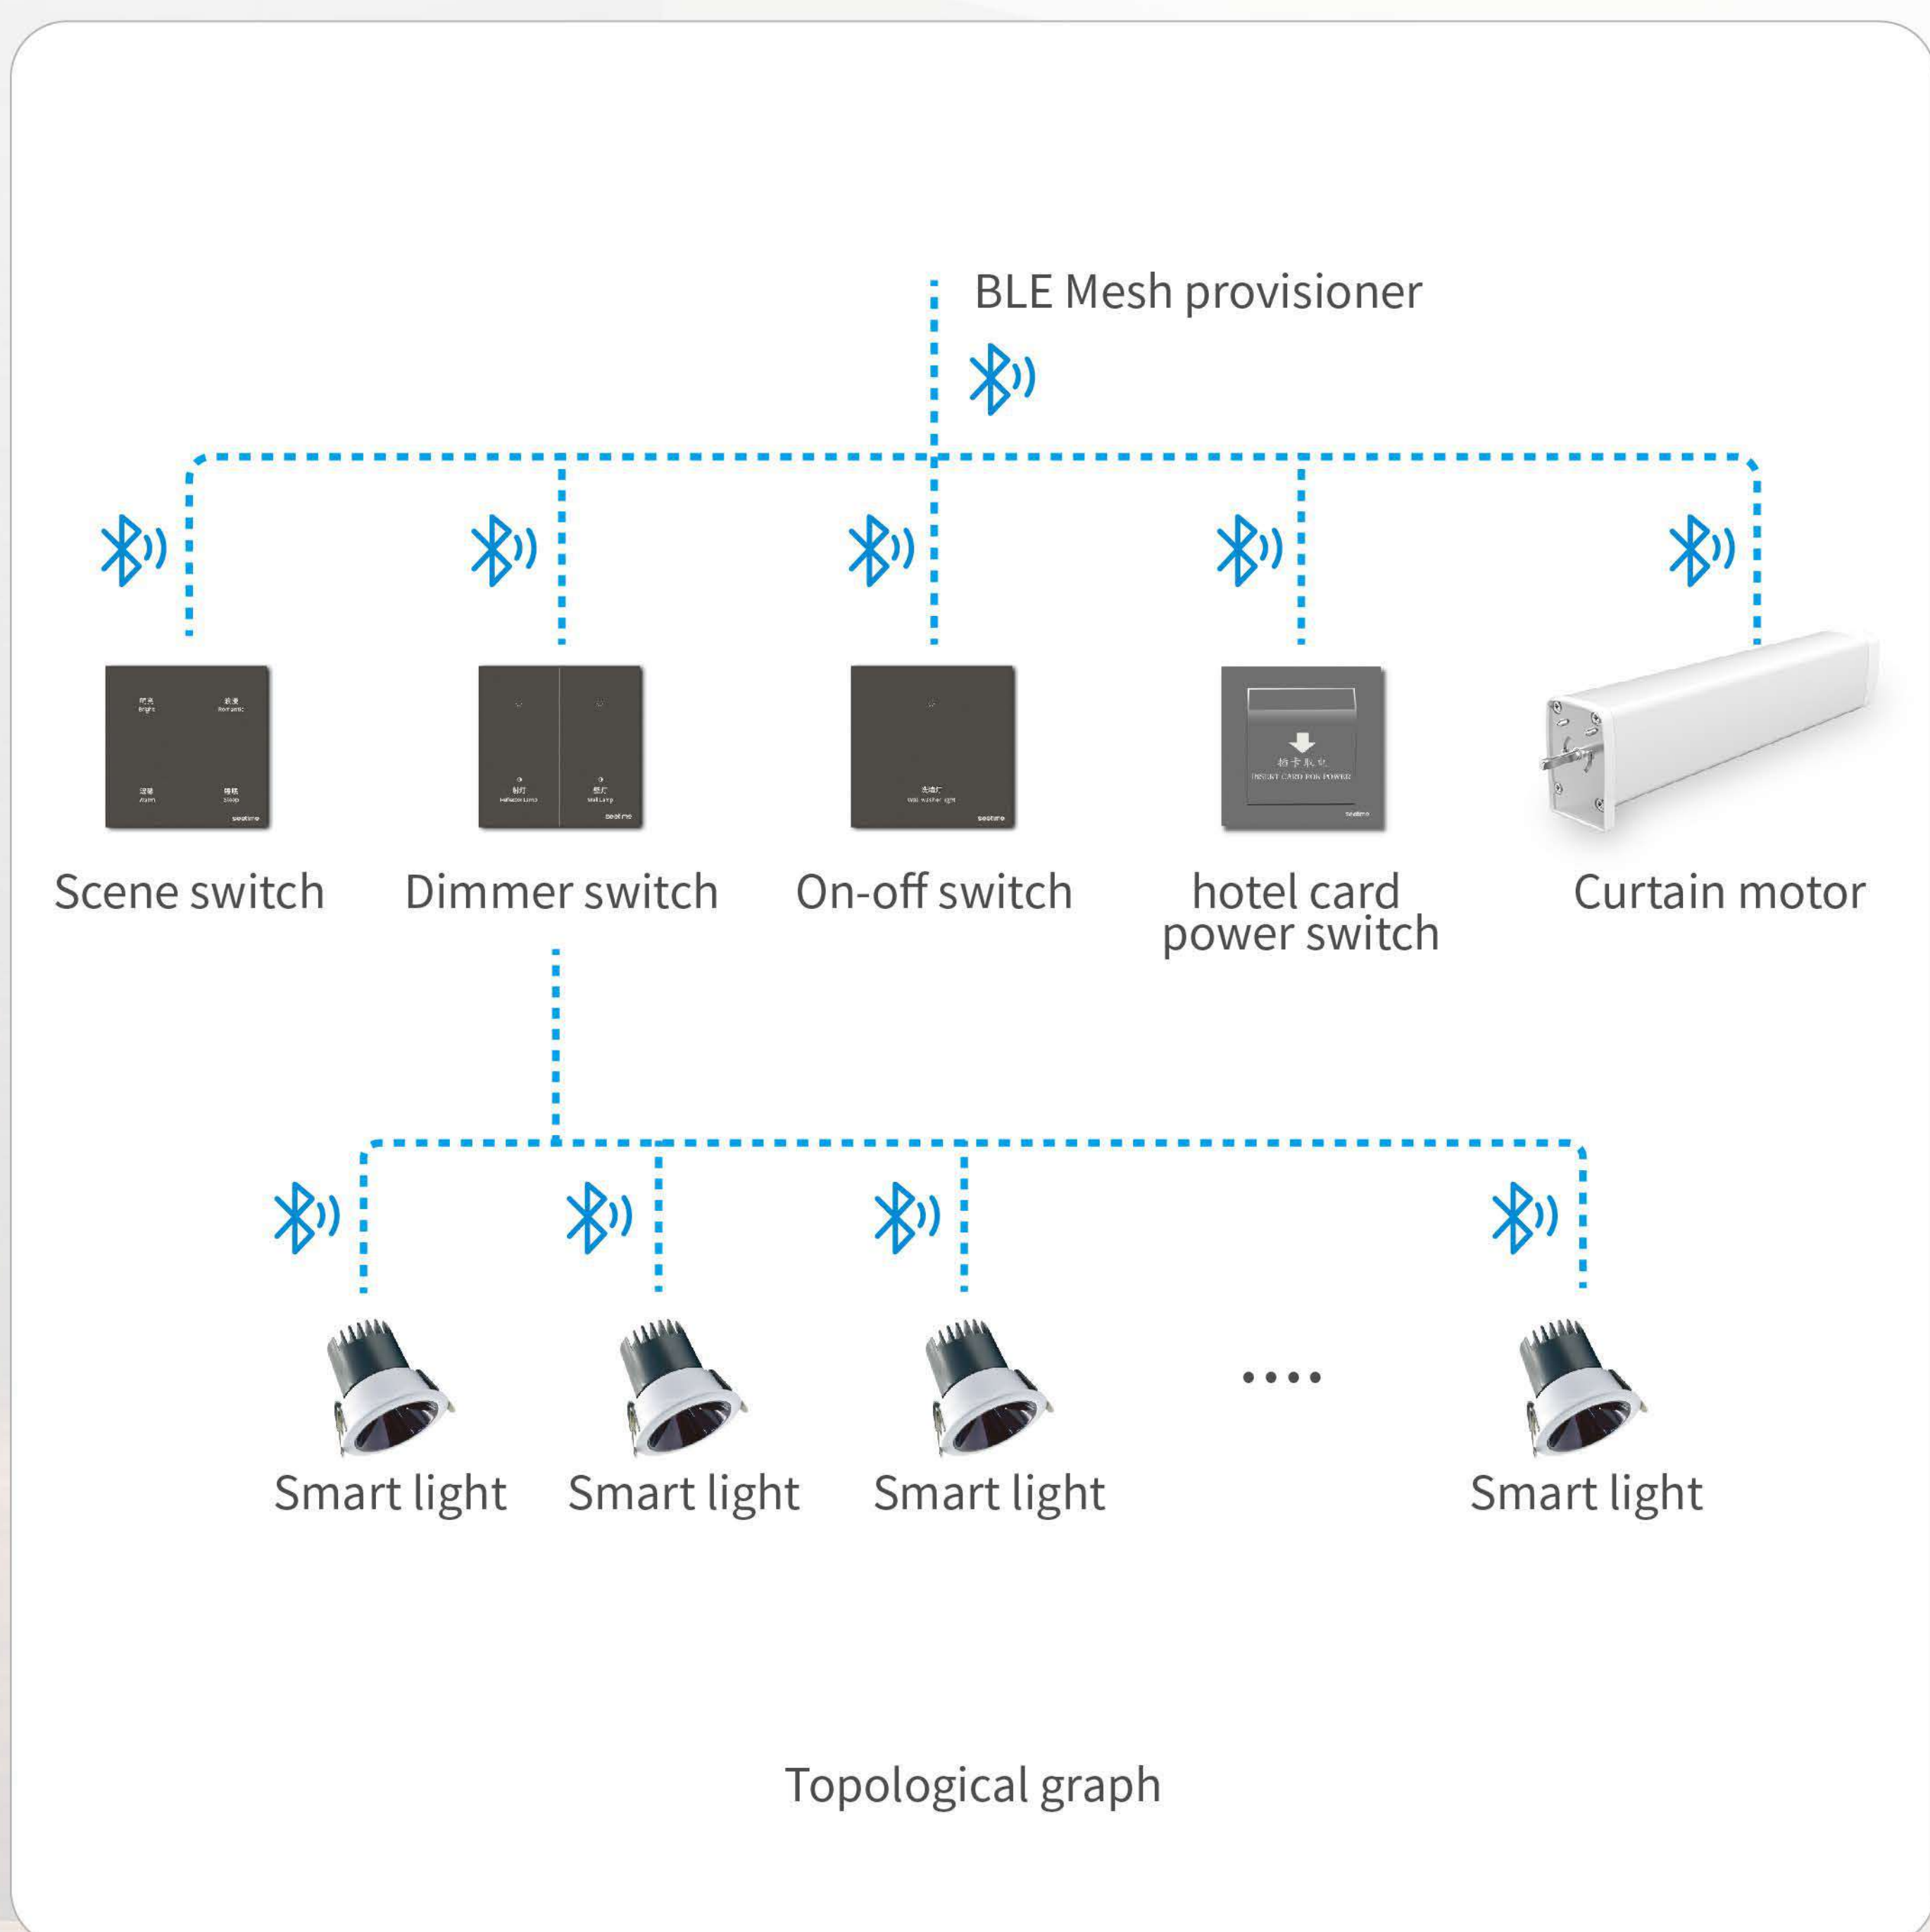

Combination: Dimmer Panel + Provisioner+ smart lamp (white color/ double-color /colored)

Support local panel light touch dimming
+ scene lighting control,
hotel rooms do not need WiFi coverage

Application fields

1. On the basis of intelligent ON/OFF, further meet the customer's intelligent control of Brightness.
2. Smart Home, Smart Hotel, Commercial lighting

Control Method: 1. BLE Mesh 2. Touch 3. App/Voice