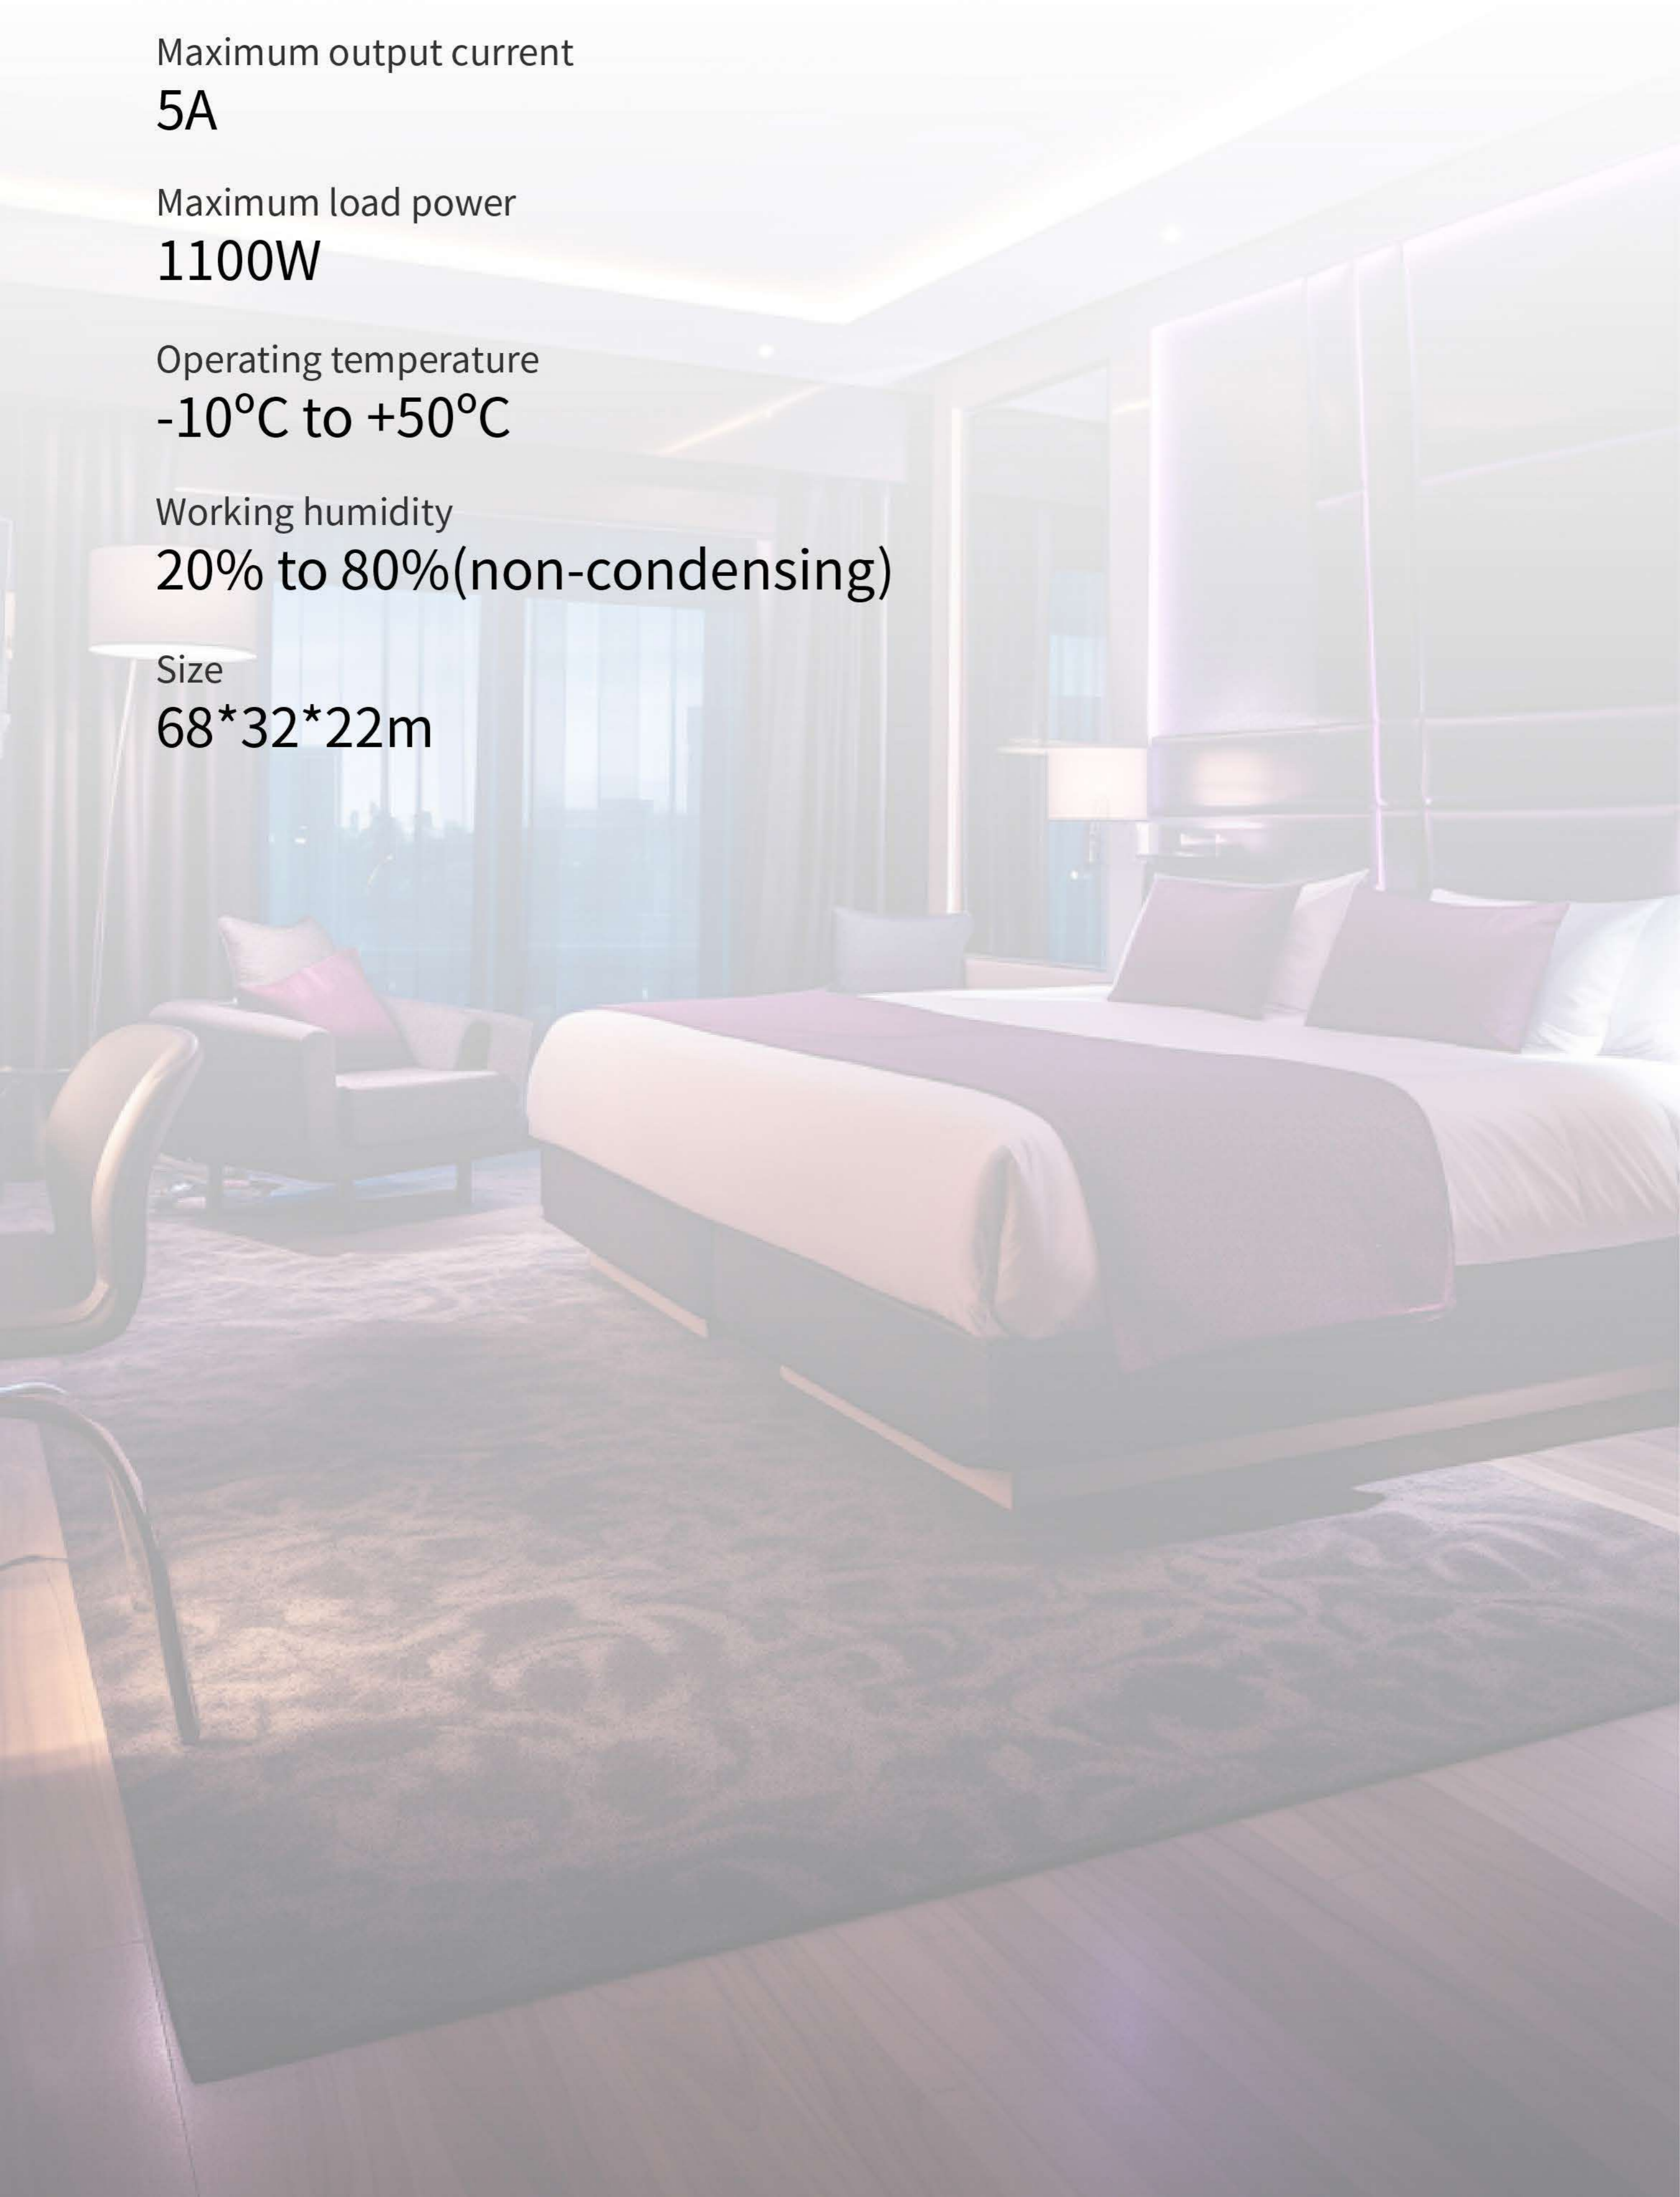

Model: Smart Switch device

Name

Intelligent on-off device

Protocol support

BLE mesh

Application type

Traditional lamps, traditional small household appliances

key

1 reset key(side)

Indicator light

1 white indicator light

Input/Exportation

100-240V~

Maximum output current

5A

Maximum load power

1100W

Operating temperature

-10°C to +50°C

Working humidity

20% to 80%(non-condensing)

Size

68*32*22m