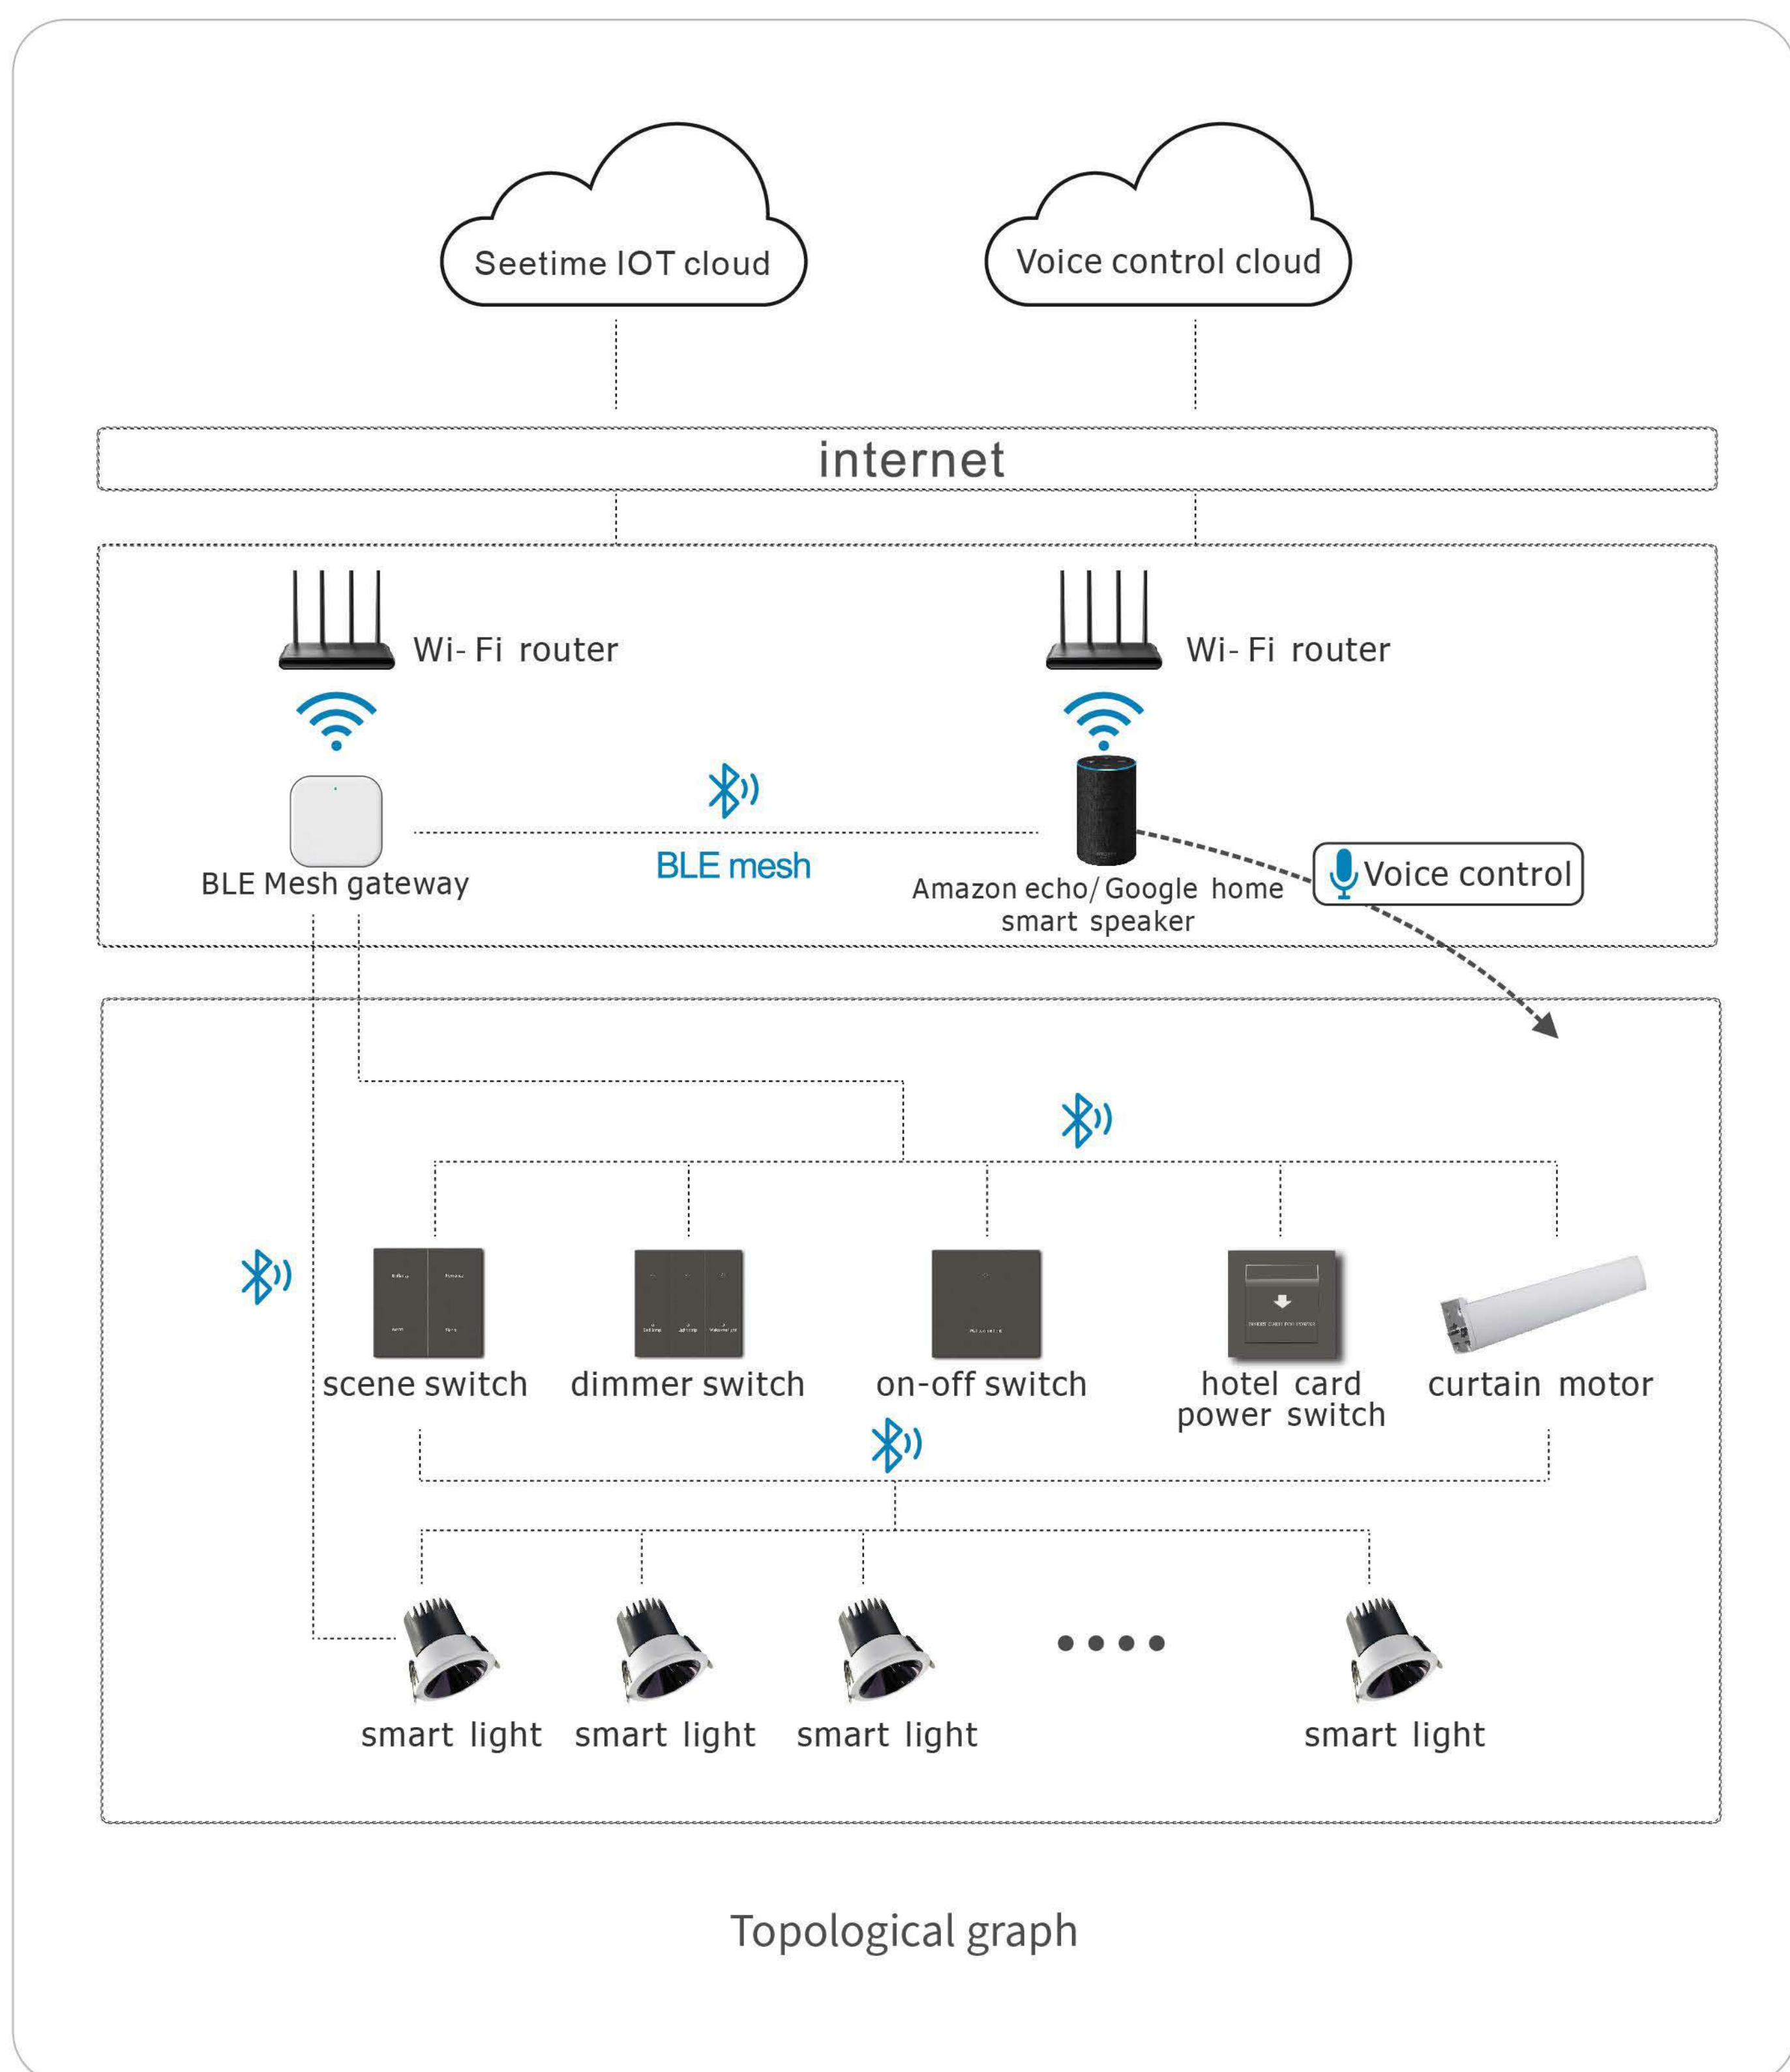

Combination: Dimming Panel+Smart Gateway + APP + Smart Lights
(white color/double color/RGB)

Support Voice + APP + panel control,
Hotel rooms must be Wi-Fi coverage

Application fields

1. On the basis of intelligent ON/OFF, it further meets the customer's intelligent control of light intensity and light color
2. Smart Home,Smart hotel,Commercial lighting

Control method: 1. BLE Mesh 2. Panel Touch 3. App/Voice