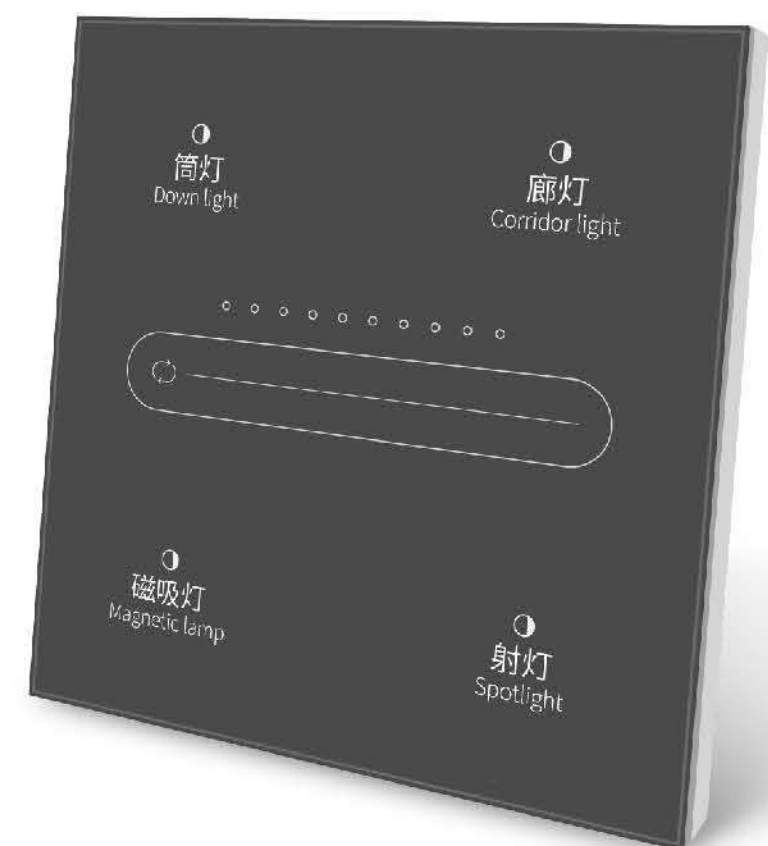

Customizable colors
Size:86*88*36mm