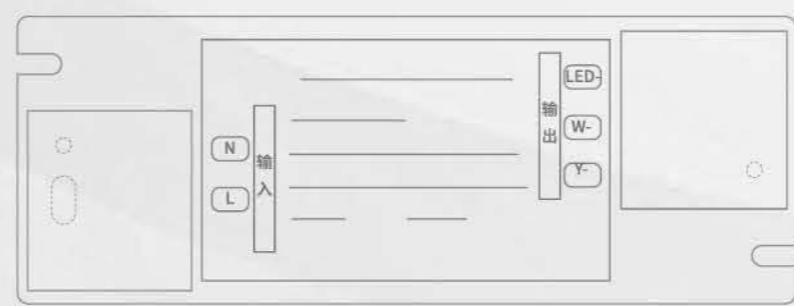

Name
Downshot grille light

Wattage
18W

Voltage
DC48V

Color Temperature
3000K-6000K:RA \geq 90

Size
L325*W22*H25mm

Colour: Sand Black/white

Lighting driver (BLE mesh)

Smart CCT isolation LED driver